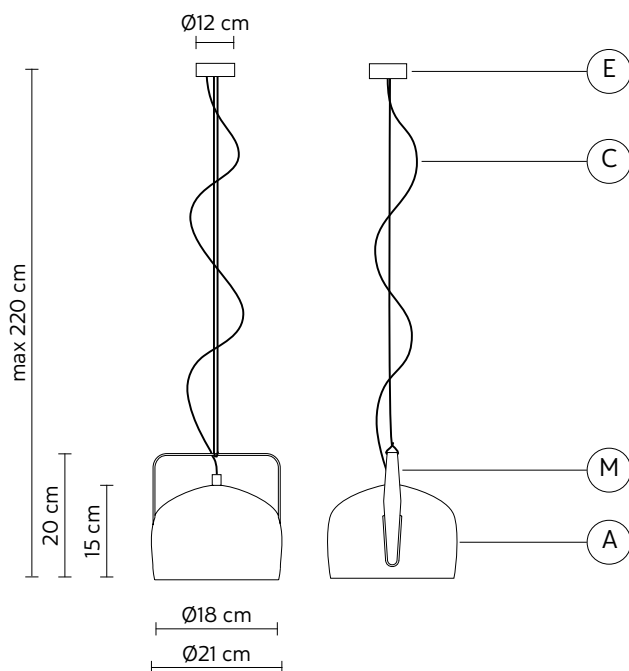

ELECTRICAL CABLE "C"

colour	black	
--------	-------	---

ELECTRICAL SYSTEM

socket	E27
source	1 x max 53W
energy class	from E to A++

PACKAGING

n° cartons	1
net weight/kg	1,7
gross weight/kg	3,7
packaging/cm	34x34x37

LIGHT EMISSION

unidirectional

	direct
	filtered
	indirect
	absence

COMPLIANT WITH

IEC	60598-1:2014
EN	60598-1:2015

degree of protection	IP20
bulb	not provided

COLLECTION

also available table and floor lamp version, small and large